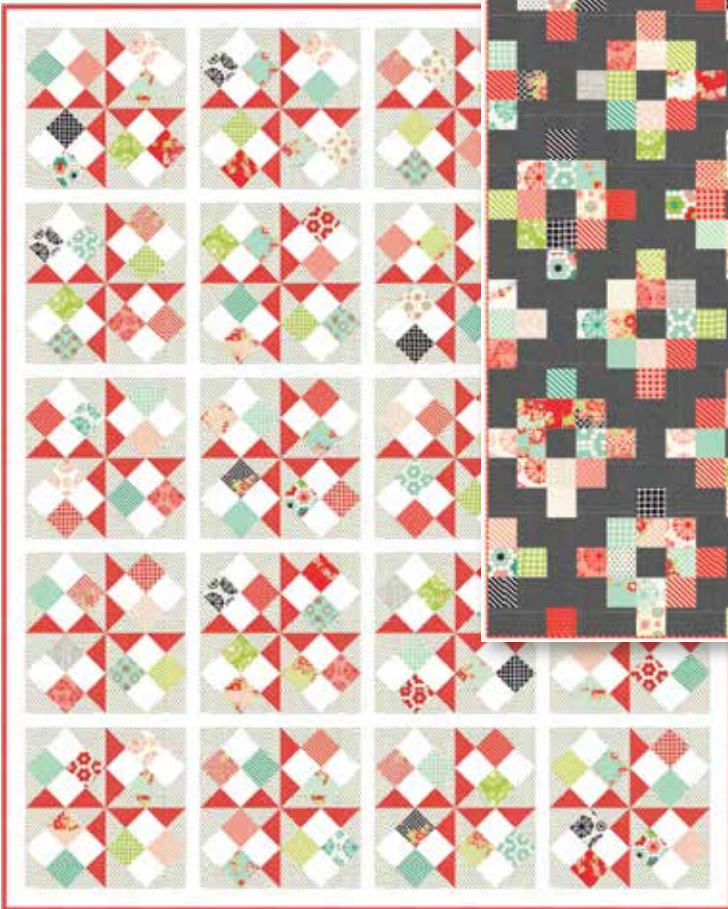

Aqua

55145 12

Aqua

55141 12

Aqua

55140 12

Aqua

55146 12 \*

TB 204 / TB 204G  
Candy Stripes  
Size: 64" x 70"  
MT Friendly

TB 201 / TB 201G  
Early Bird  
Size: 77" x 77"  
FQ Friendly

2016 SPRING MARKET

[www.modafabrics.com](http://www.modafabrics.com)

**CW 993 / CW 993G**  
Sweet Treats  
Size: 77" x 94"  
MT Friendly