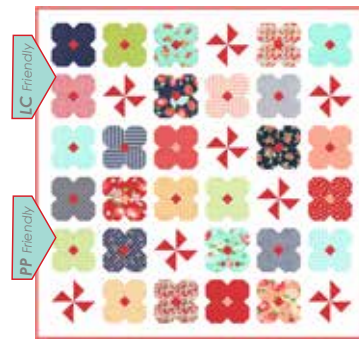

Aprons
 962 61 (navy) (min 2)
 962 62 (aqua) (min 2)

the good life

by Bonnie & Camille

CW 1004 / CW 1004G Love You Most
 Size: 72" x 72"

TB 210 / TB 210G Handmade with Love
 Size: 74" x 75"

TB 212 / TB 212G Star Bright
 Size: 63" x 83"

TB 215 / TB 215G Takes the Cake
 Size: 70" x 79"

CW 1008 / CW 1008G Wildflowers
 Size: 68" x 68"

CW 1005 / CW 1005G Beach Day
 Size: 85" x 85"

QUILT BIAS!

QB2 55158 11

QB2 55157 12

QB2 55154 16

Pre-Made 2 1/2" Bias - 40 yd Rolls