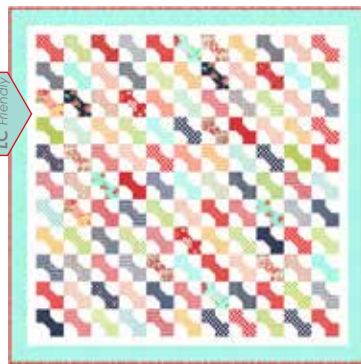

55154 22

55156 14

JR Friendly

TB 213 / TB 213G Spools 2
Size: 67" x 78"

IC Friendly

CW 1006 / CW 1006G Scrappy Bow Ties
Size: 78" x 78"

Alternative Color Way available

CW 1007 / CW 1007G Summer Nights
Size: 84" x 84"