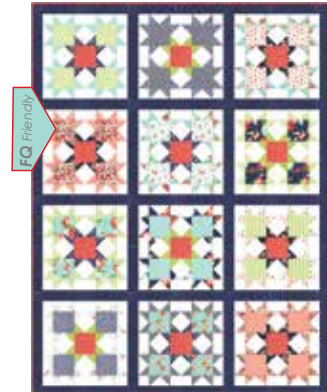

Aprons
 962 61 (navy) (min 2)
 962 62 (aqua) (min 2)

the good life

by Bonnie & Camille

CW 1004 / CW 1004G Love You Most
 Size: 72" x 72"

TB 210 / TB 210G Handmade with Love
 Size: 74" x 75"

TB 212 / TB 212G Star Bright
 Size: 63" x 83"

TB 215 / TB 215G Takes the Cake
 Size: 70" x 79"

CW 1008 / CW 1008G Wildflowers
 Size: 68" x 68"

CW 1005 / CW 1005G Beach Day
 Size: 85" x 85"

QUILT BIAS!

QB2 55158 11

QB2 55157 12

QB2 55154 16

Pre-Made 2 1/2" Bias - 40 yd Rolls