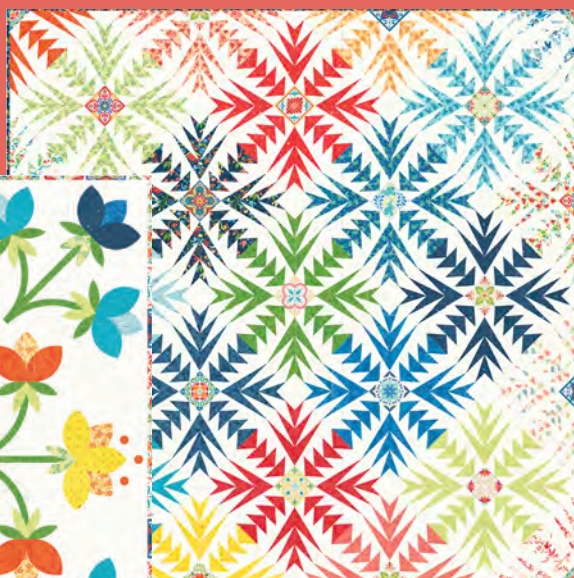

moda
FABRICS + SUPPLIES®

DECEMBER 2023 DELIVERY

SD 017 Agave 87" x 87" AB Friendly

SD 018 Talavera Tile 64" x 64"

SD 019 Balloon Fiesta 60" x 60"

SD 016 Veggie Patch 68" x 78" JR Friendly

SD 015 Sandia Peak 45" x 53" LC Friendly

Panel Size: 24" x 44" . Block Size: 4" x 4" .

moda
 FABRICS + SUPPLIES®

DECEMBER 2023 DELIVERY

LAND  *Enchantment* 
 by Sarah Thomas of SARIDITTY

45030 11*

45031 11*

45033 31

45035 11*