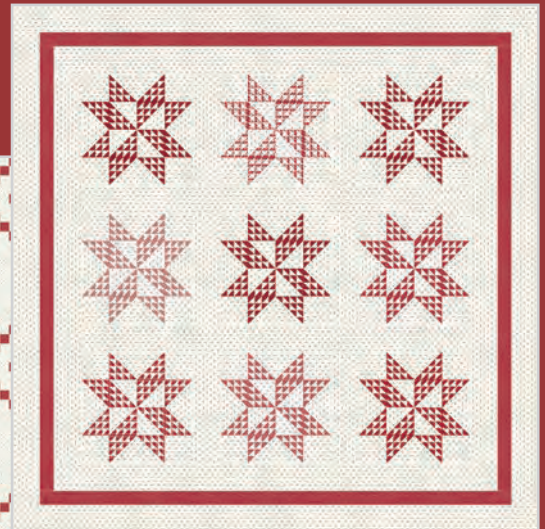

Red and White Gatherings

By: Primitive Gatherings

OCTOBER DELIVERY

PRI 1012 Bear Hug 76" x 80"

Quilts... Love you can touch.

- Lisa Bongean

All Patterns included in Red & White Gatherings Book PRI 1012

Diamond Ring 64" x 80"

Love Triangle 114" x 114"

Cherry Swirl 83" x 93"

Kindred Spirits 67" x 81"

This is one of my all-time favorite color combinations, and this new Red & White Gatherings speaks to my heart. It combines the crisp whites and brilliant reds that I see in the antique quilts made by our foremothers. To add a contemporary twist, I've included a deep, claret red for a multitude of reds. These fabrics are perfect for quilts that fit every season, from Christmas to Valentine's Day, Independence Day to just because you love red and white quilts.