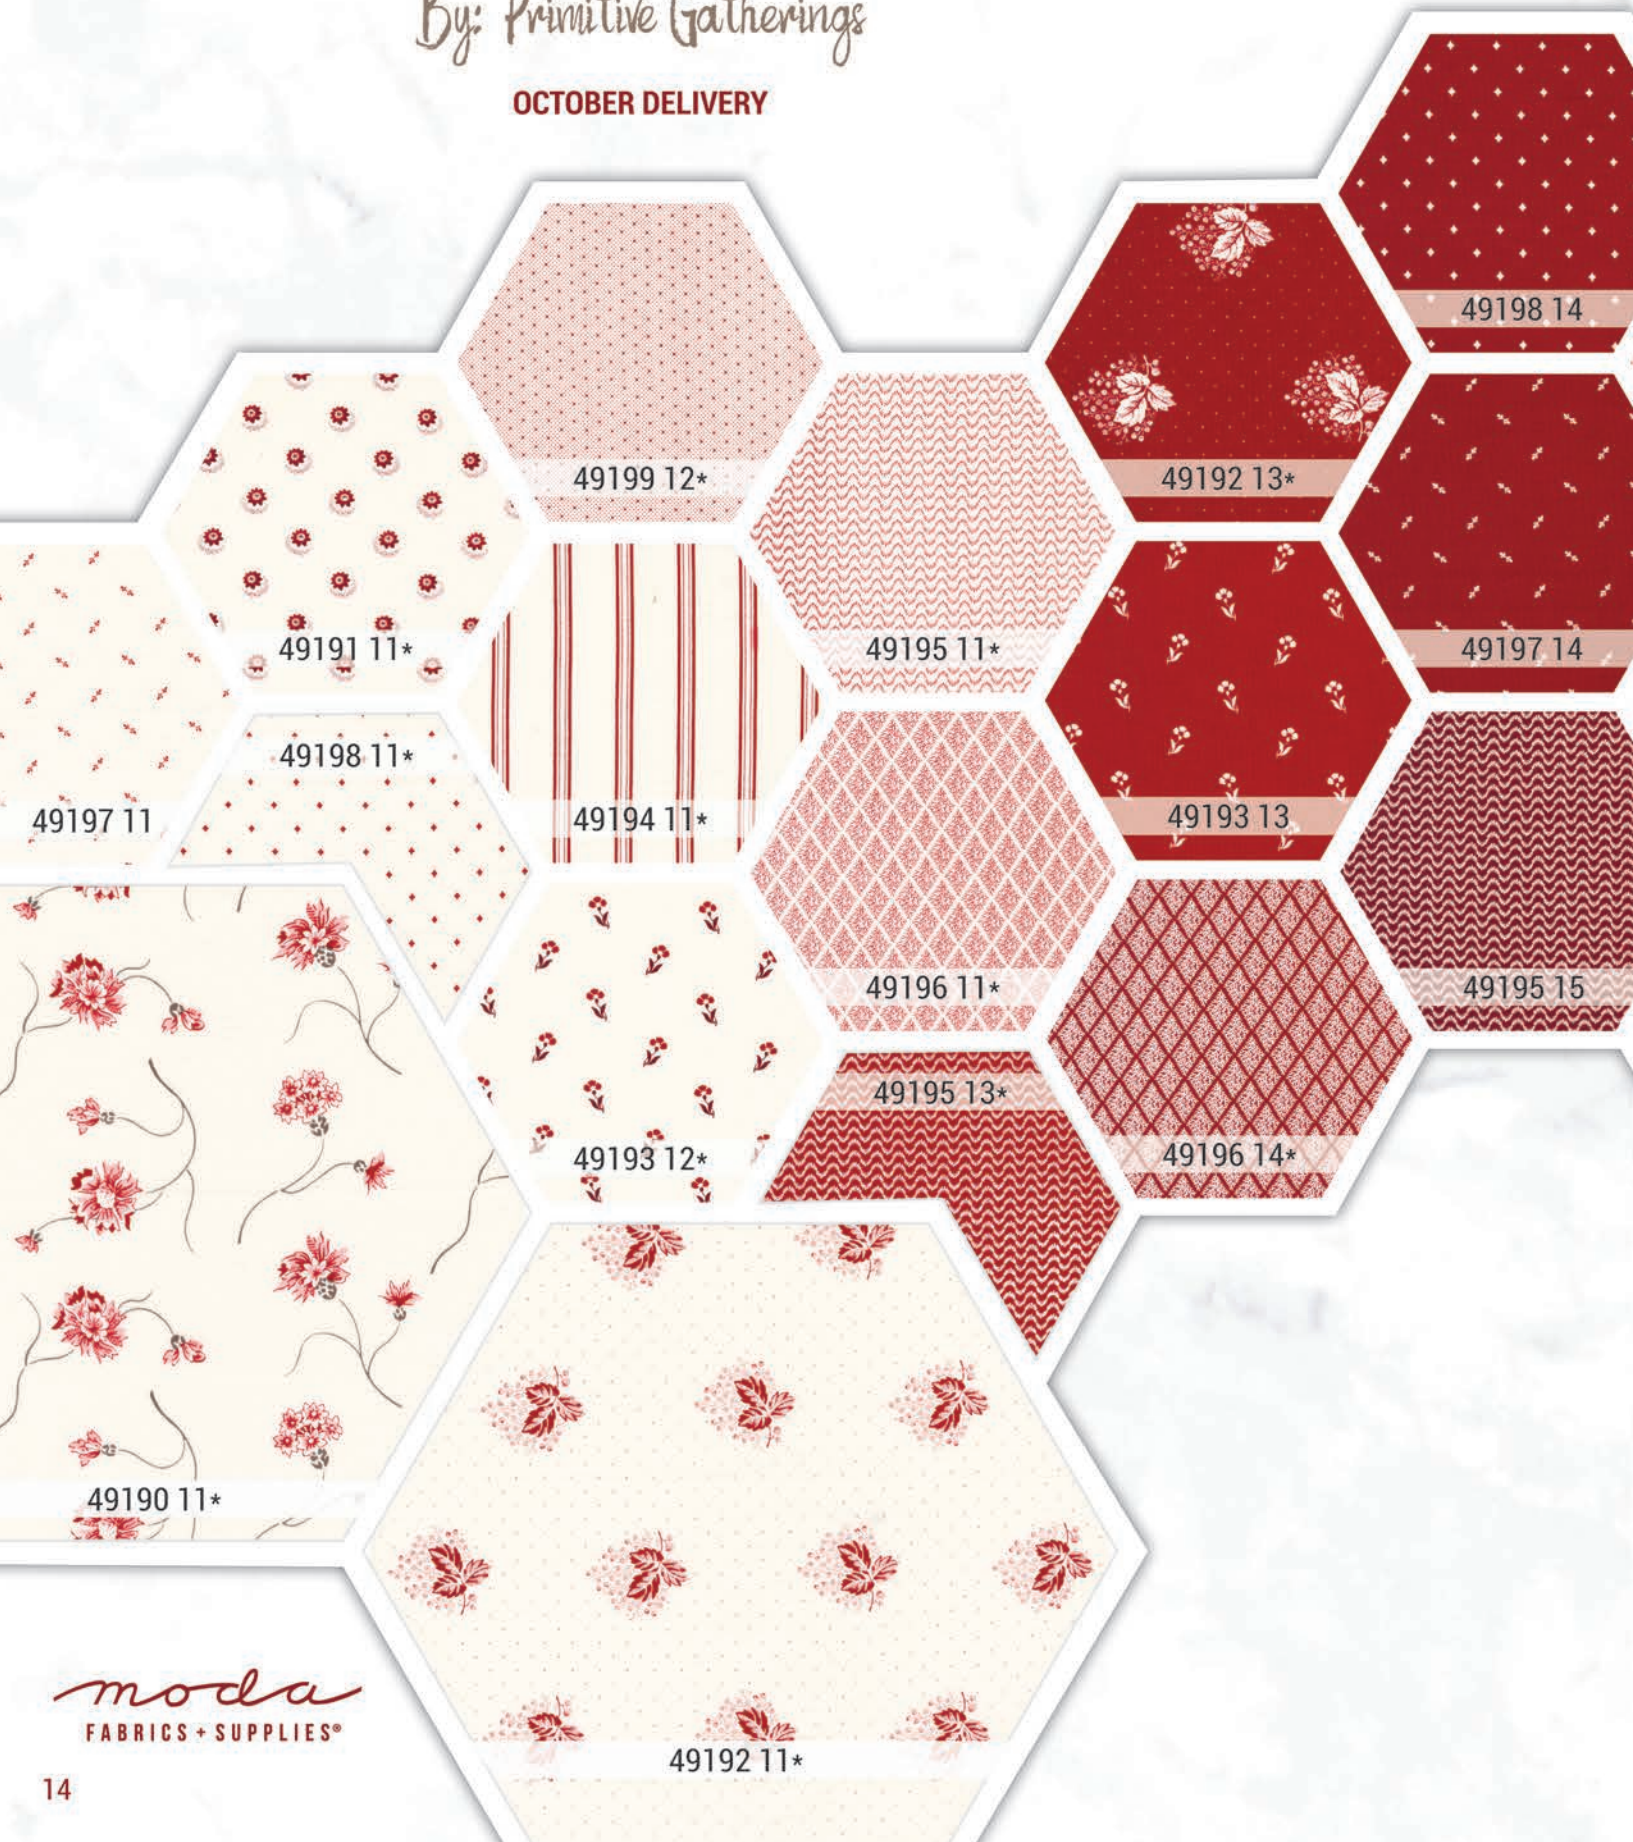

Love Triangle 114" x 114"

Cherry Swirl 83" x 93"

Kindred Spirits 67" x 81"

This is one of my all-time favorite color combinations, and this new Red & White Gatherings speaks to my heart. It combines the crisp whites and brilliant reds that I see in the antique quilts made by our foremothers. To add a contemporary twist, I've included a deep, claret red for a multitude of reds. These fabrics are perfect for quilts that fit every season, from Christmas to Valentine's Day, Independence Day to just because you love red and white quilts.

All Patterns included in Red & White Gatherings Book PRI 1012

Nine of Hearts 57" x 84"

Starry Eyed 75" x 90"

Red Hots (Scrappy) 70" x 80"

Starling 60" x 60"

Red and White Gatherings

By: Primitive Gatherings

OCTOBER DELIVERY

49197 11

49191 11*

49198 11*

49199 12*

49194 11*

49195 11*

49196 11*

49195 13*

49193 12*

49192 13*

49193 13

49196 14*

49198 14

49197 14

49195 15